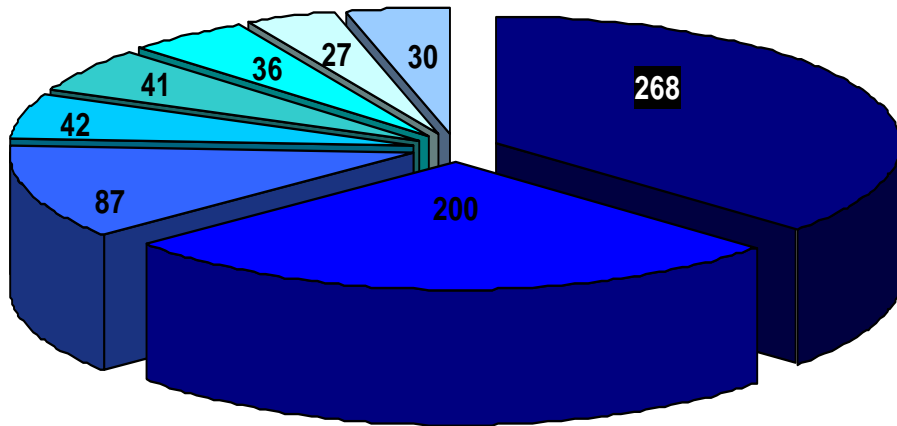

## Composition of the European Parliament

- Group of European Peoples Party / European Democrats
- Socialist Group of the EP
- Group of the Alliance of Liberals and Democrats for Europe
- Group of the Greens / European Free Alliance
- Confederal Group of the European United Left - Nordic Green Left
- Independence / Democracy Group
- Union for Europe of the Nations Group
- non-attached members